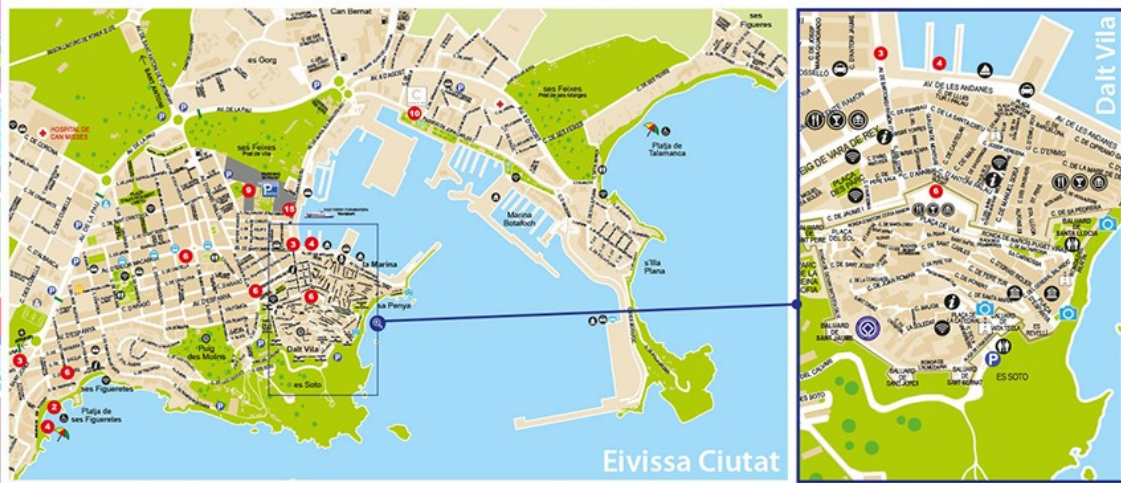

MAPA FERIBIT

Cara A

P. TURBO
Reservar 902 106 915
Info@turboalquiler.com www.turboalquiler.com

SEA EXPERIENCES
Excursiones Maritimas
13.90€

McDonald's
Ibiza

SeaBus
IBIZA / FORNUTERA / PLATA D'EN BOSSA

RESTAURANTE MEXICANO
Tijuana TEX-MEX
13.90€

laSirena | Art
FASHION SPORT PERFUMERY COMPLEMENTS
Best brands in store online shopping@ibizaguide.com

ONLY, ONLY & SONS

ESPIRIT

PRATEL
Early park in the center of Ibiza
Apunta en Ibiza. Facilmente. Sin preocupaciones.

ALL ISLANDS IN ONE

IBIZA

SHOP SHIP
ENJOY SHOPPING IN IBIZA
Enjoy your holidays!
laSirena | Art
FASHION SPORT PERFUMERY COMPLEMENTS

NOTAS

TAXIS
Santo Antoni: 971 34 37 64
Santo Eulària y San Joan: 971 33 33 33
Sant Joan: 971 80 00 80

ESPIRIT

PRATEL
Early park in the center of Ibiza
Apunta en Ibiza. Facilmente. Sin preocupaciones.

SHOP SHIP
ENJOY SHOPPING IN IBIZA
Enjoy your holidays!
laSirena | Art
FASHION SPORT PERFUMERY COMPLEMENTS